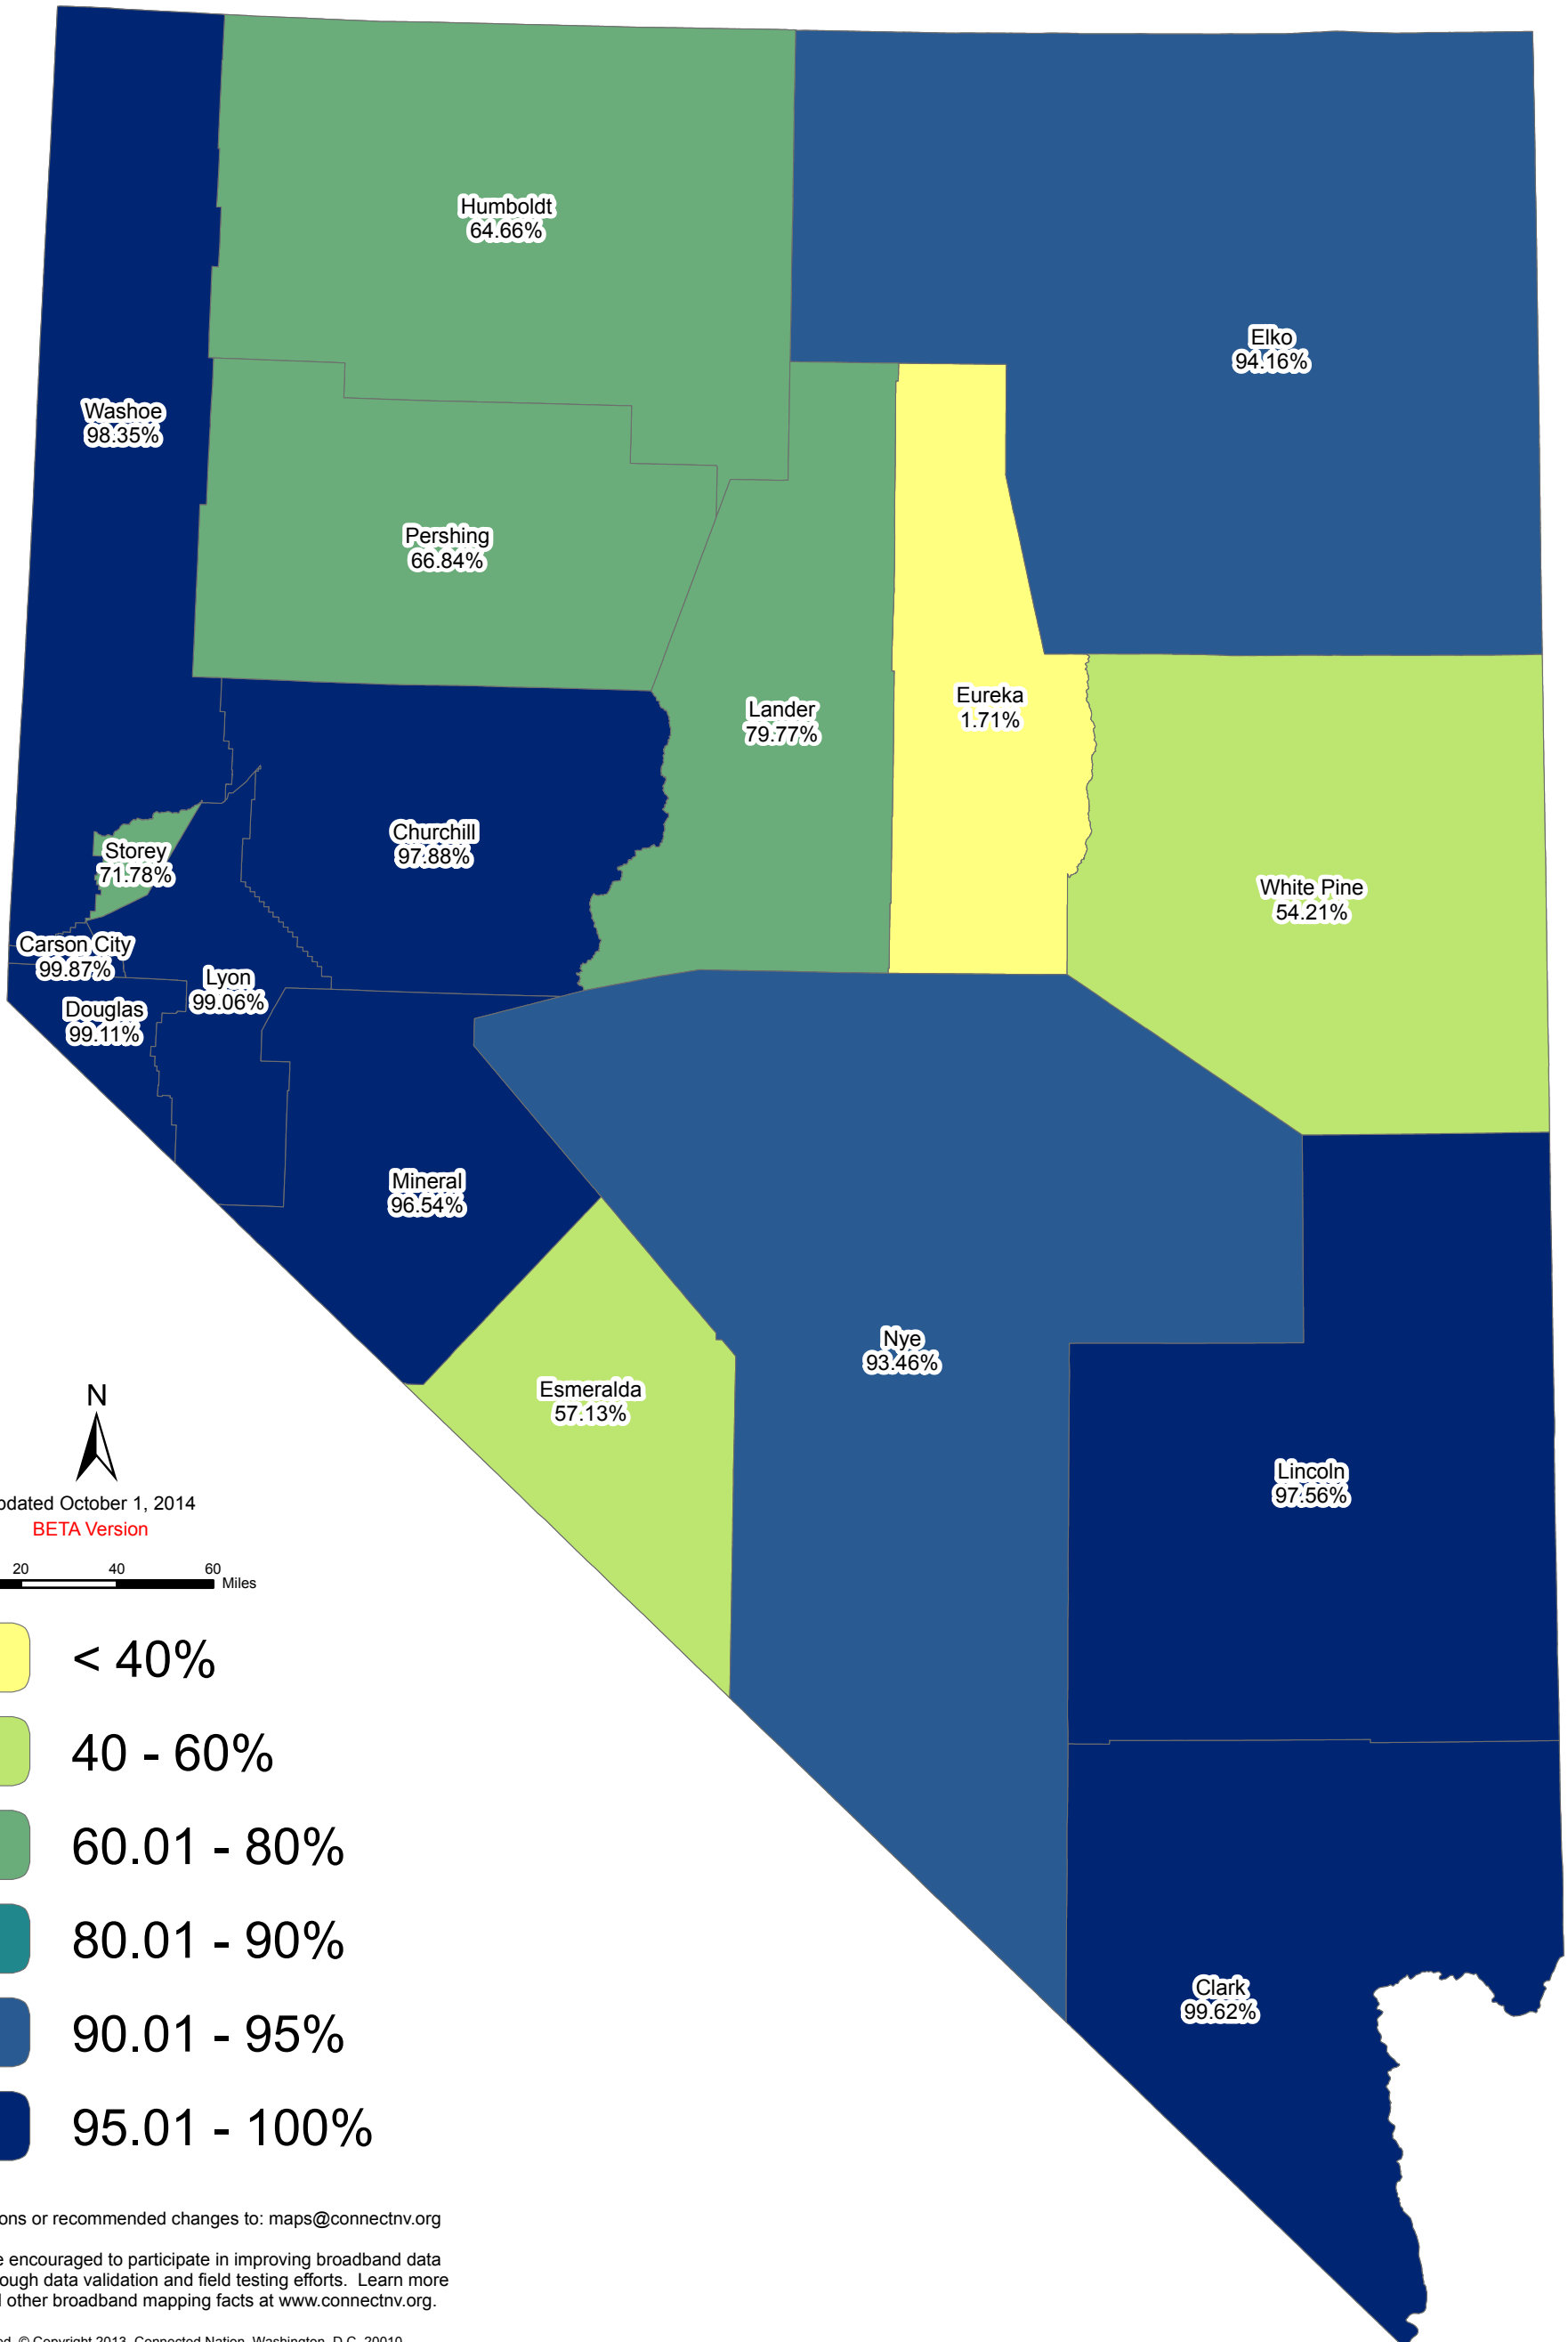

Broadband Availability in the State of Nevada
Percentage of Households Served by Terrestrial, Non-Mobile Broadband Service
At Least 3 Mbps Download/768 Kbps Upload Speeds
Statewide Availability: 98.53%

Submit questions or recommended changes to: maps@connectnv.org

Map users are encouraged to participate in improving broadband data granularity through data validation and field testing efforts. Learn more about this and other broadband mapping facts at www.connectnv.org.