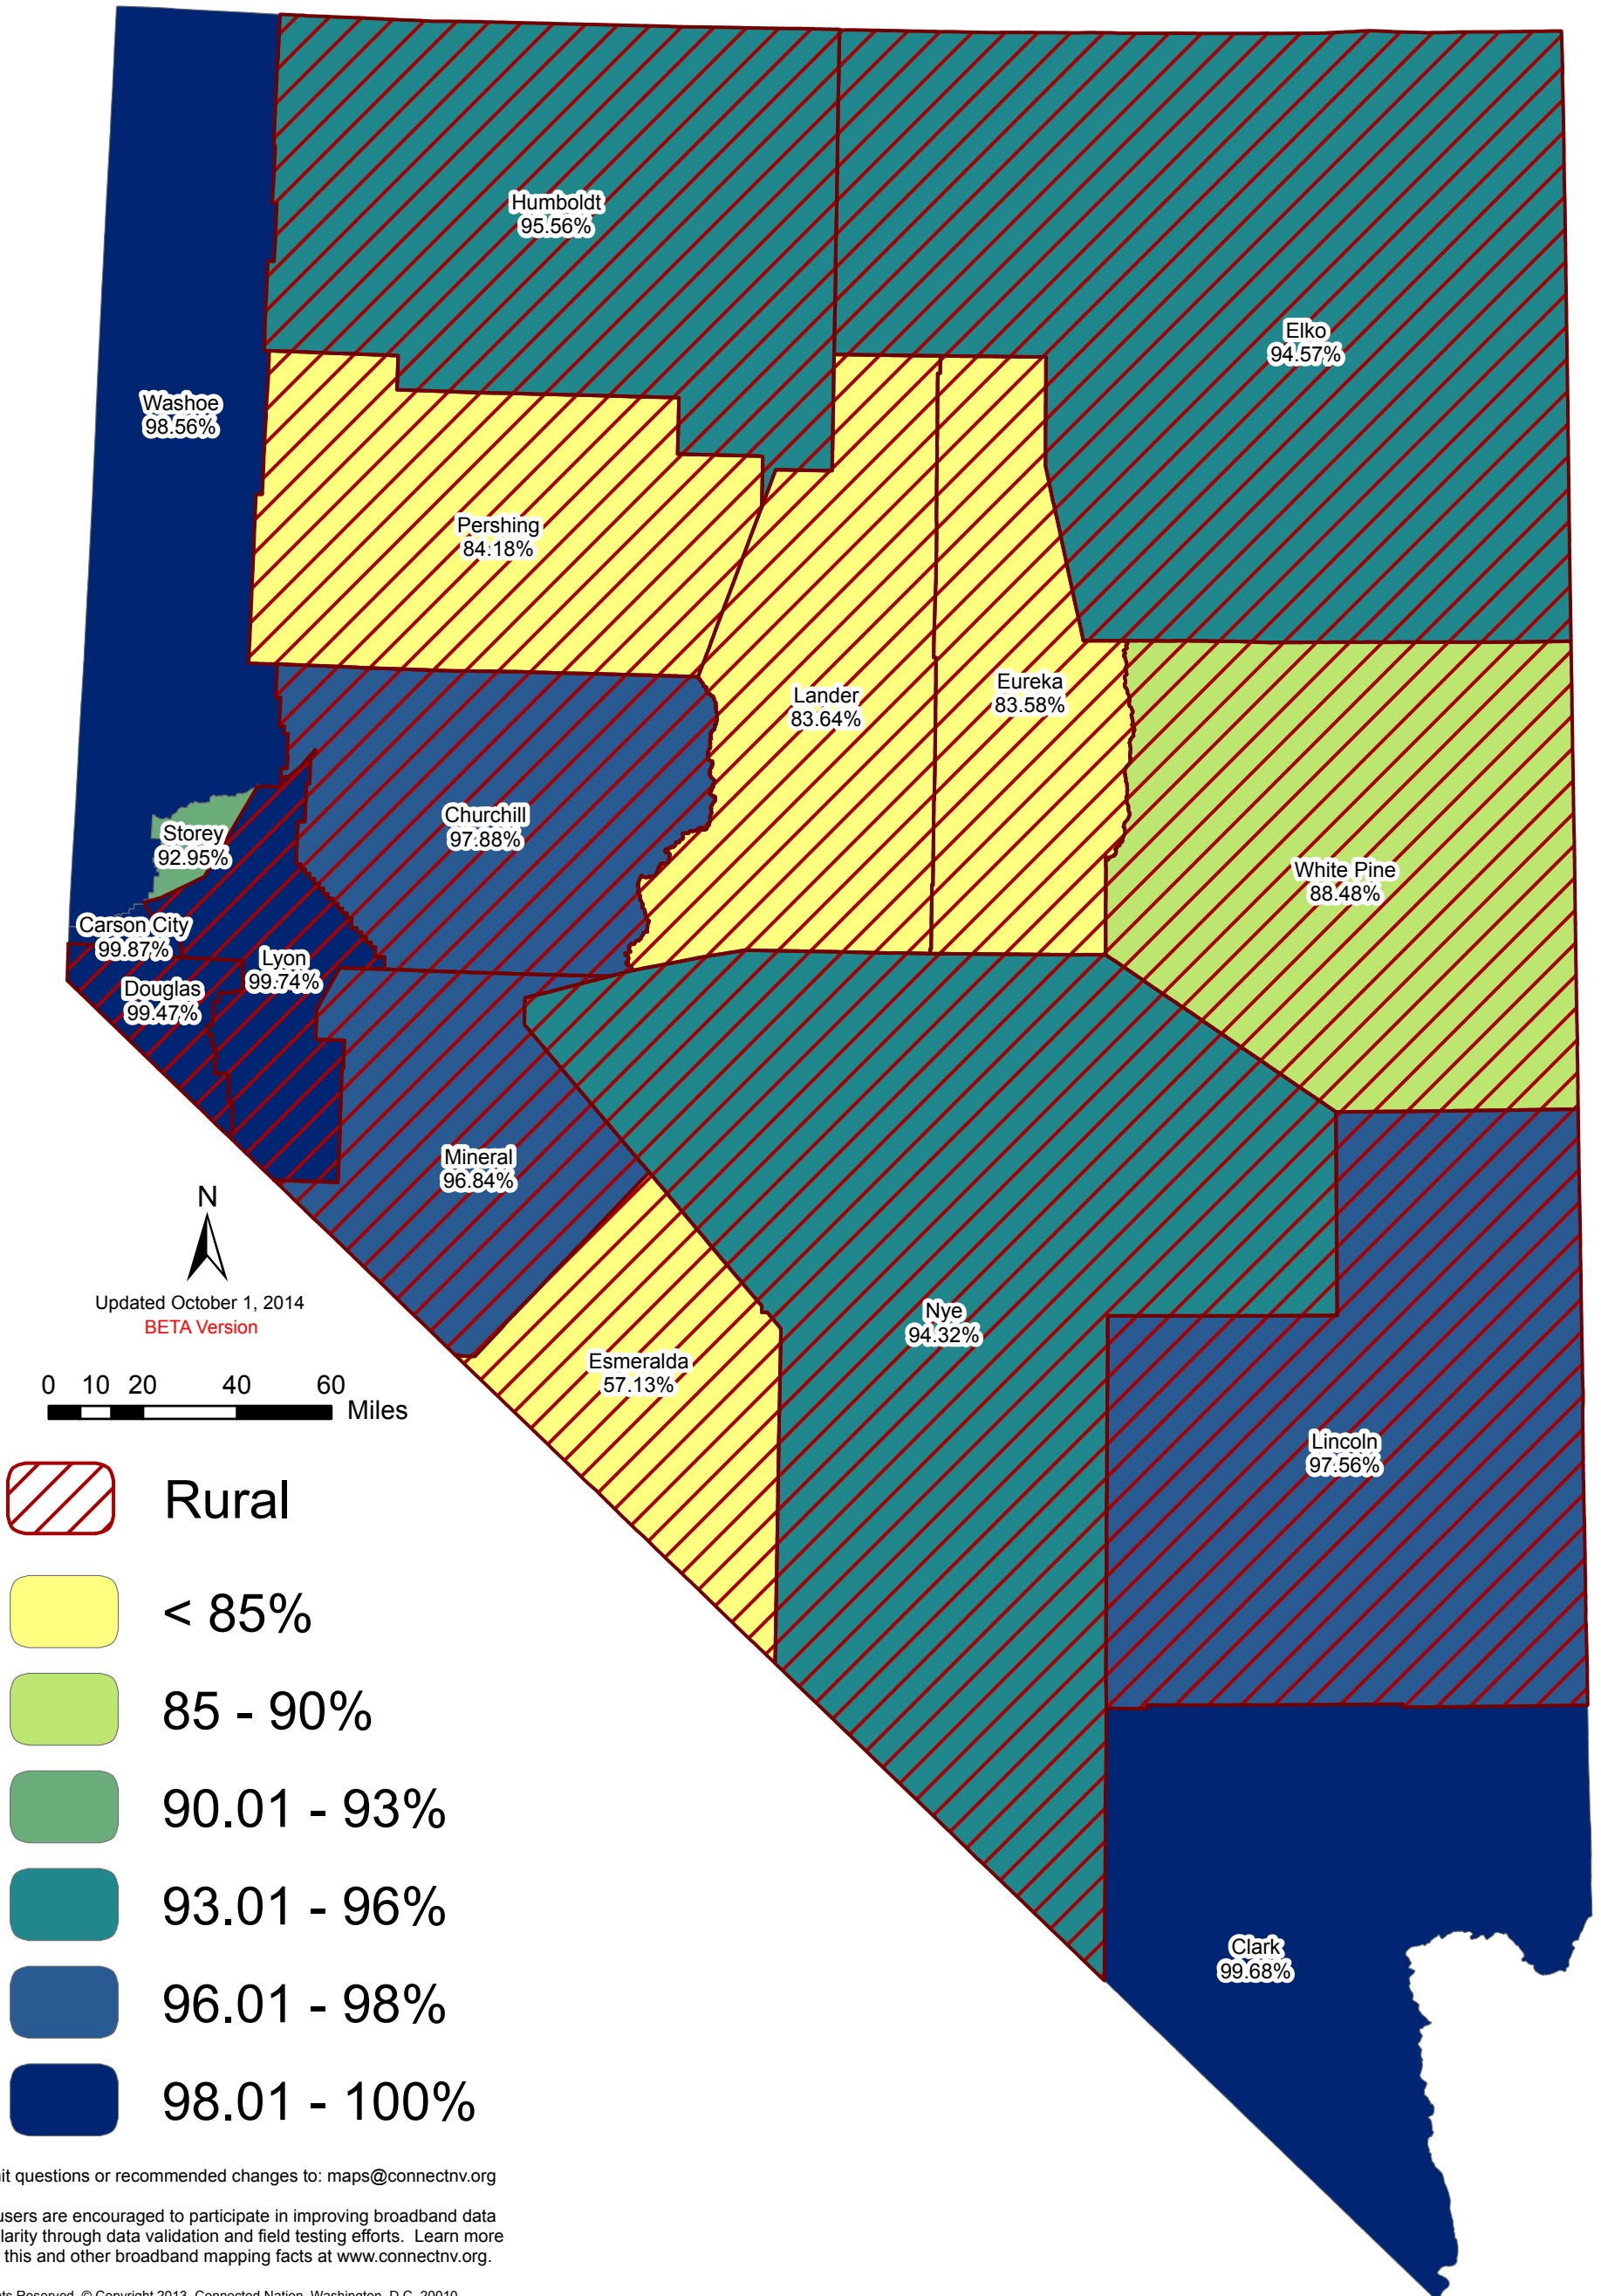

Broadband Availability in the State of Nevada
Percentage of Households Served by Terrestrial, Non-Mobile Broadband Service
At Least 768 Kbps Download/200 Kbps Upload Speeds
Rural and Non-Rural Counties

Submit questions or recommended changes to: maps@connectnv.org

Map users are encouraged to participate in improving broadband data granularity through data validation and field testing efforts. Learn more about this and other broadband mapping facts at www.connectnv.org.