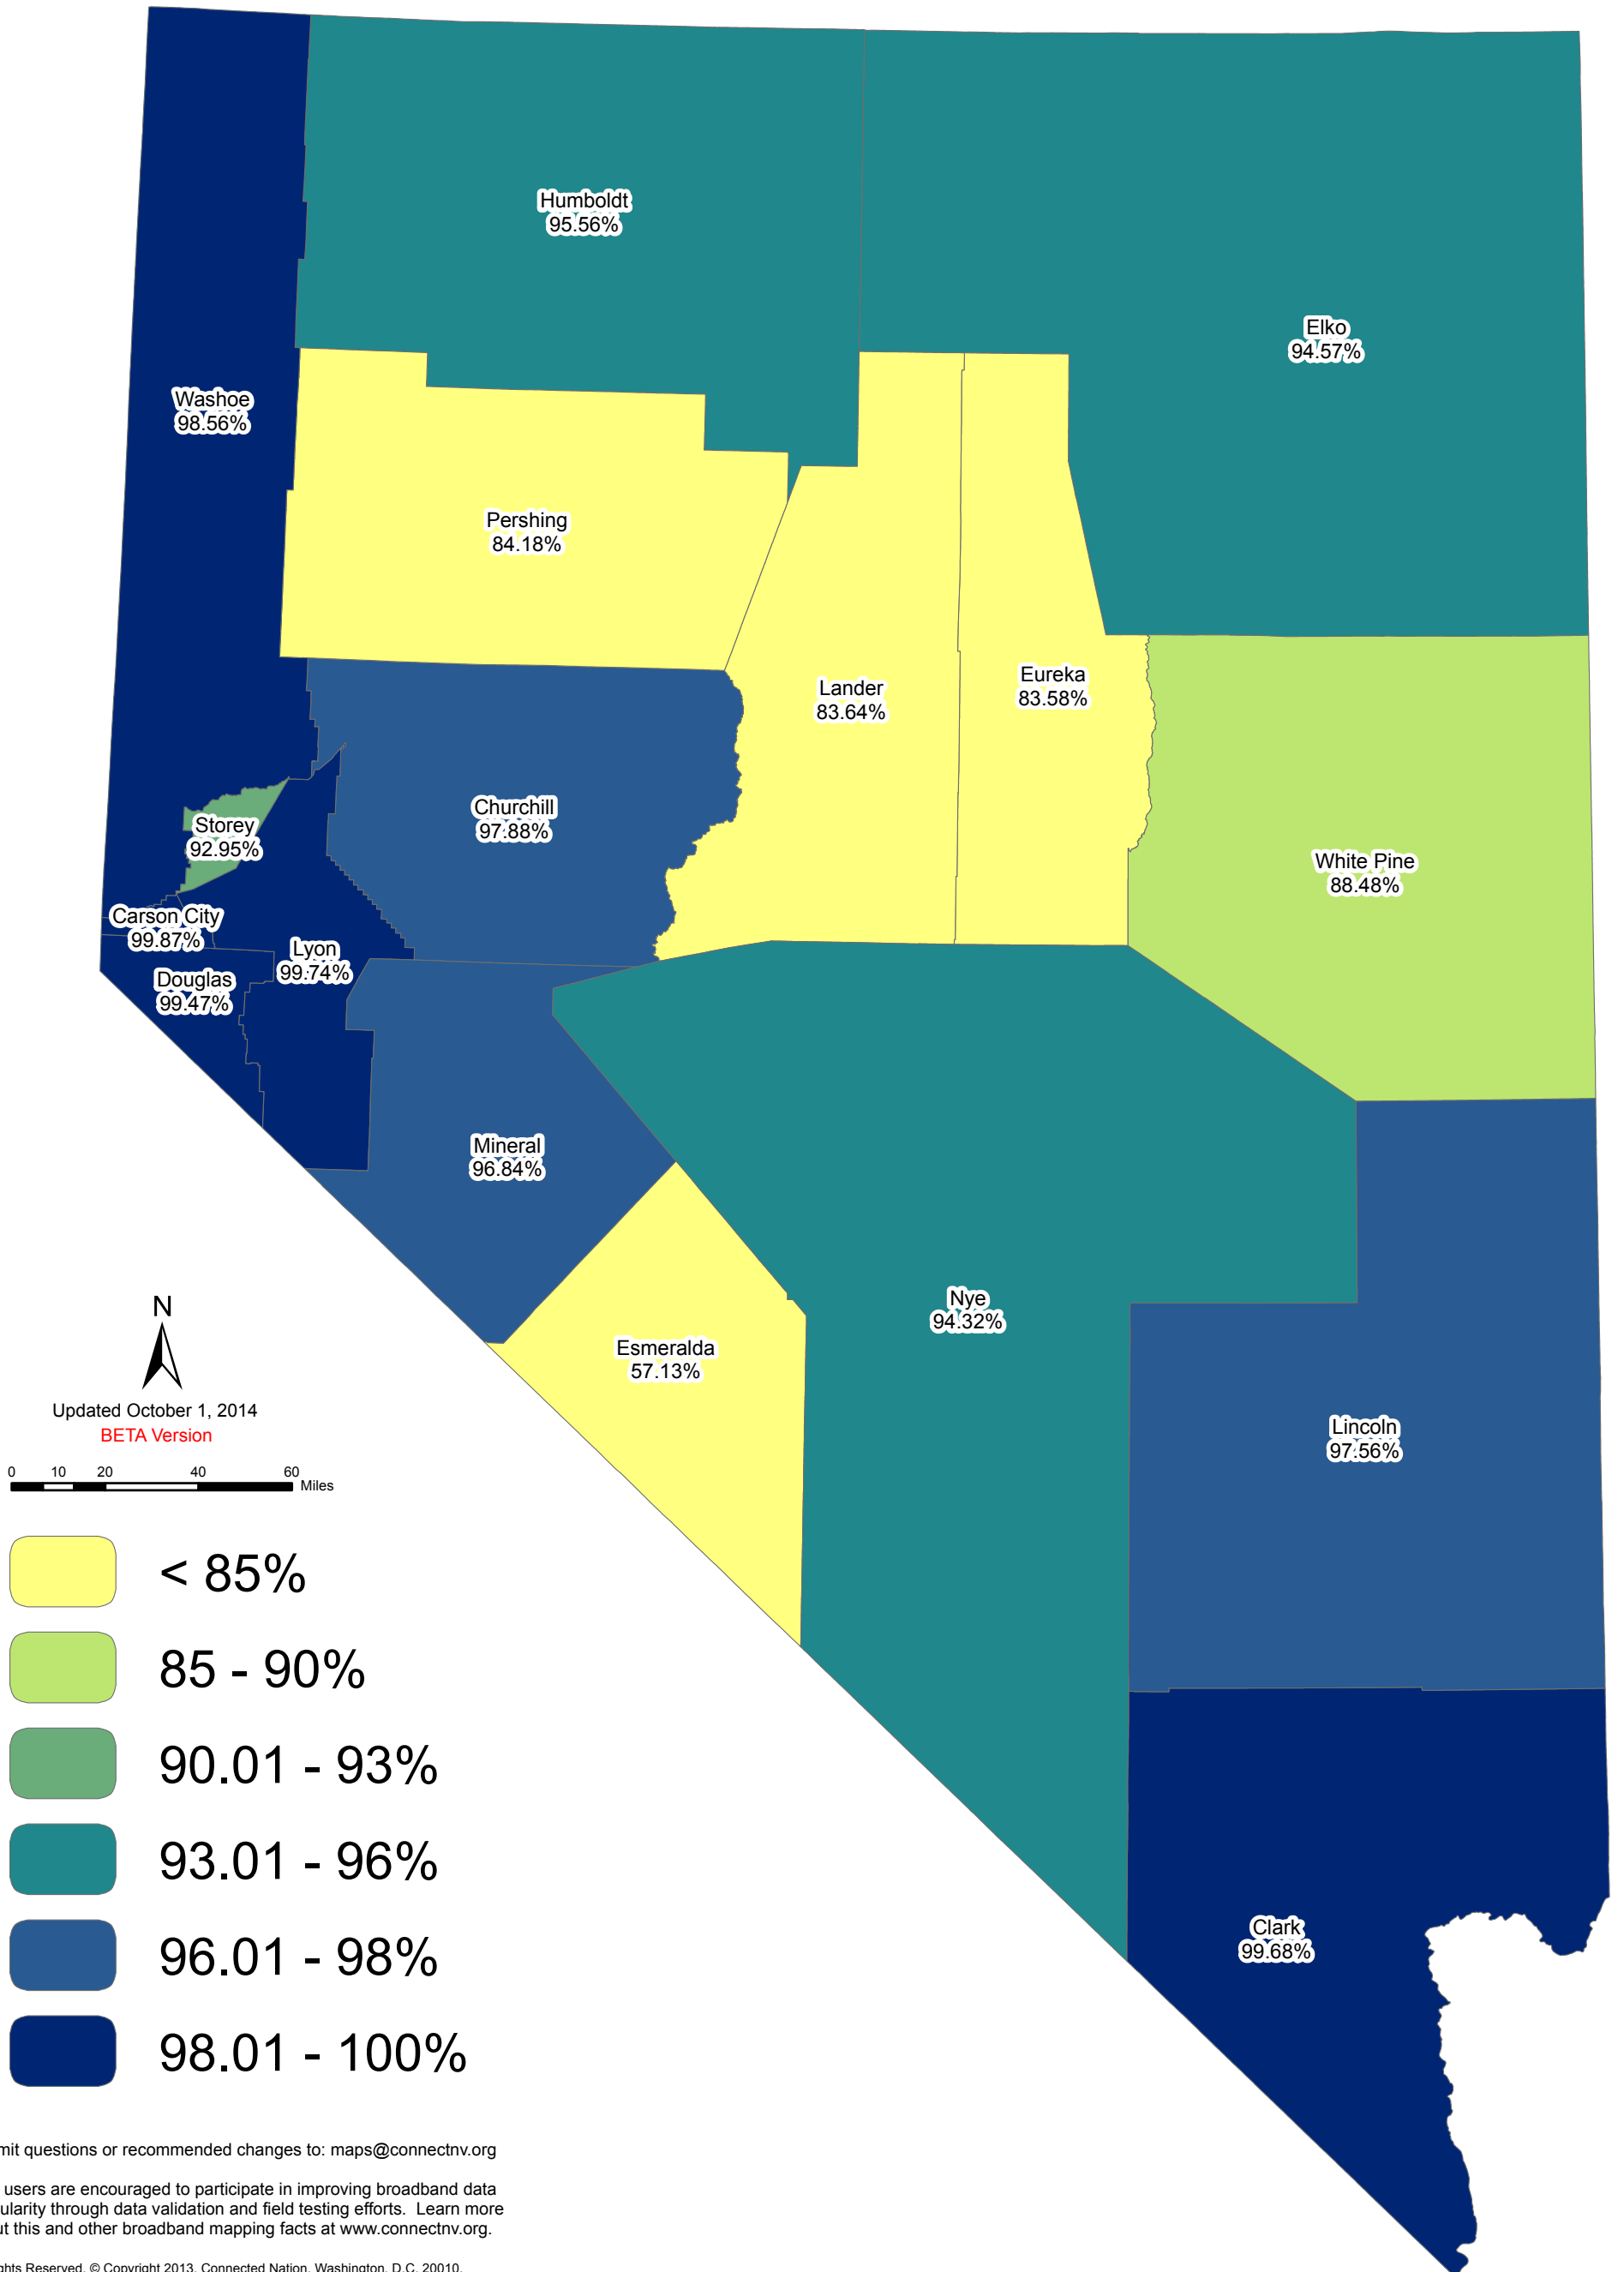

Broadband Availability in the State of Nevada
Percentage of Households Served by Terrestrial, Non-Mobile Broadband Service
At Least 768 Kbps Download/200 Kbps Upload Speeds
Statewide Availability: 99.11%

Submit questions or recommended changes to: maps@connectnv.org

Map users are encouraged to participate in improving broadband data granularity through data validation and field testing efforts. Learn more about this and other broadband mapping facts at www.connectnv.org.