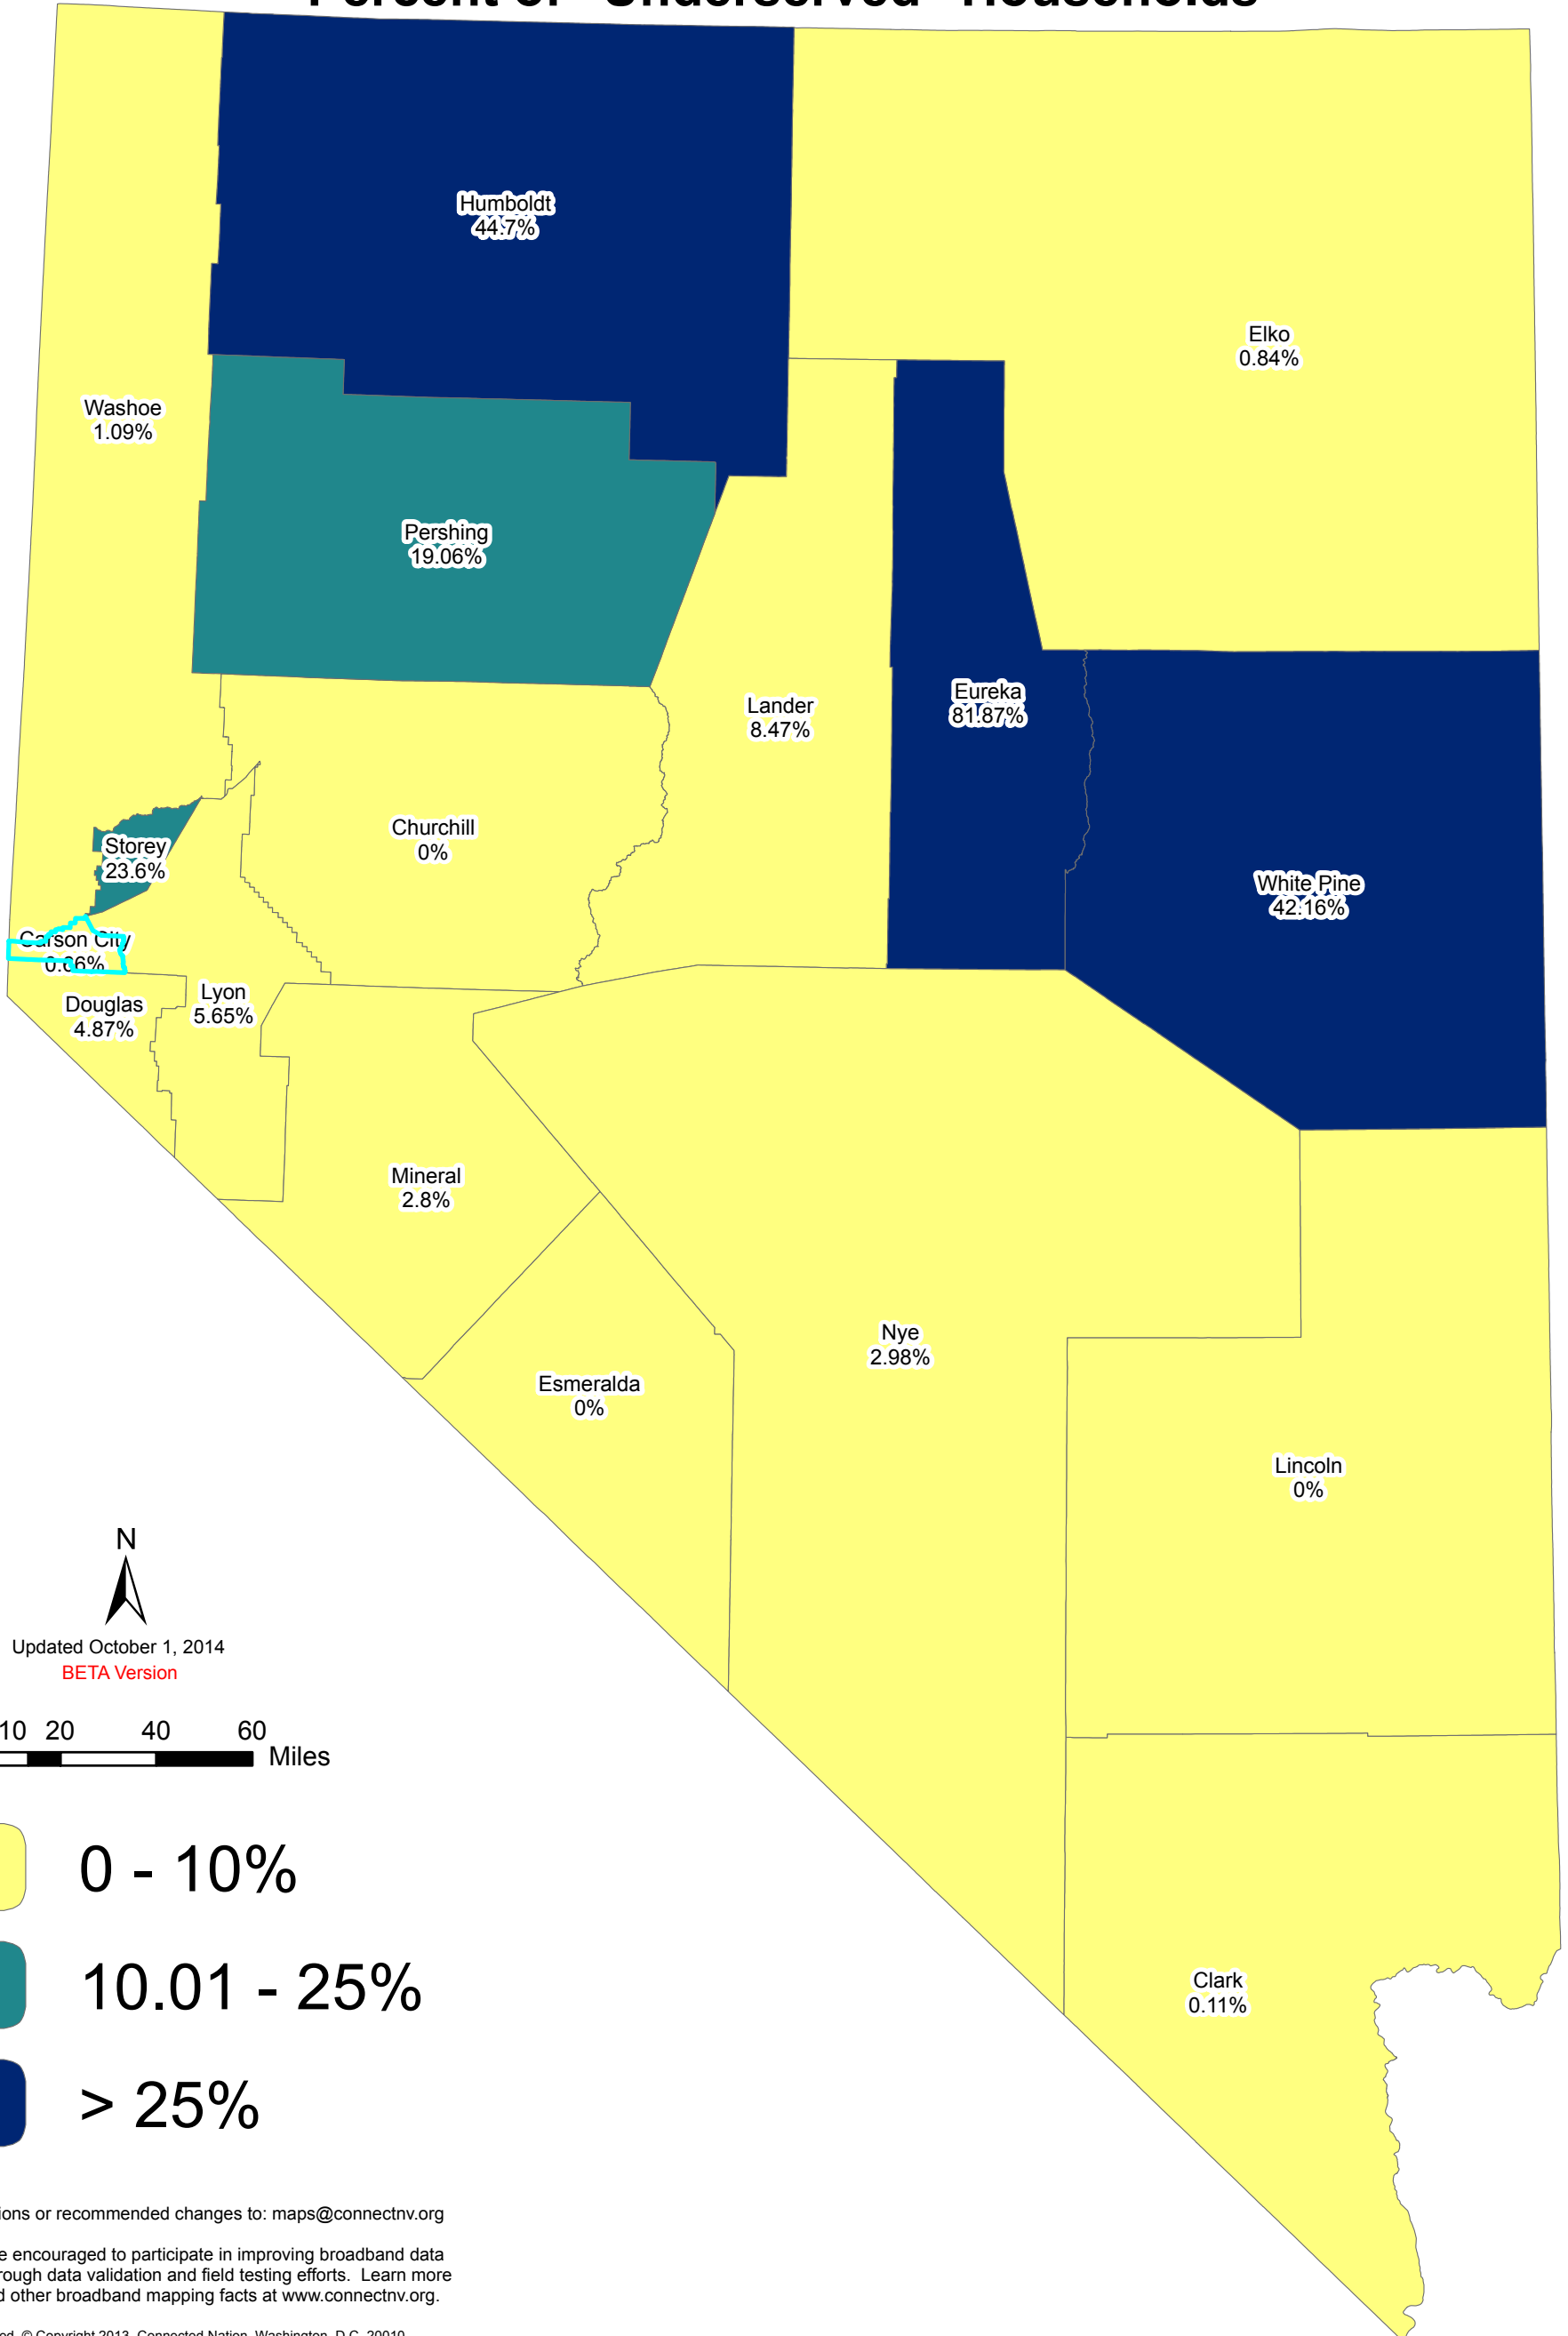

Broadband Availability in the State of Nevada

Percentage of Households Served at Download Speeds Between 768 Kbps/200 Kbps and 3 Mbps/768 Kbps

Percent of "Underserved" Households

Updated October 1, 2014
BETA Version

- 0 - 10%
- 10.01 - 25%
- > 25%

Submit questions or recommended changes to: maps@connectnv.org

Map users are encouraged to participate in improving broadband data granularity through data validation and field testing efforts. Learn more about this and other broadband mapping facts at www.connectnv.org.